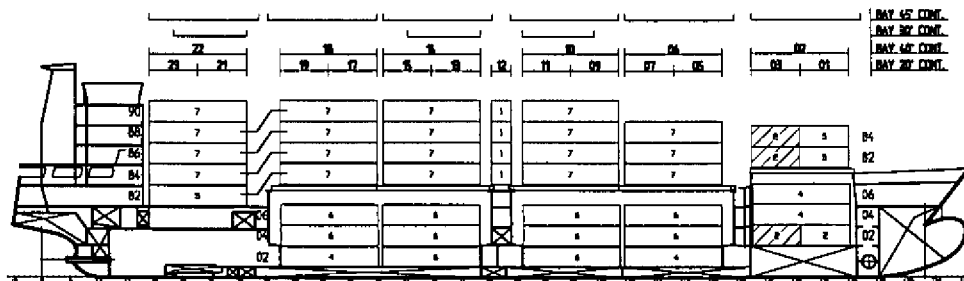

J. J. SIETAS KG
Schiffswerft GmbH u. Co.
Neuenfelder Fährdeich 88
21129 HAMBURG

TYPE 158

NEWC. 1117 'LAURA'

CONTAINER CAPACITY 40' + 20'

TIER-No.

- 90
- 88
- 86
- 84
- 82
- 06
- 04
- 02

CONTAINER 40' + 20'			
IN HOLDS	1 st TIER (88)	22	2
	2 nd TIER (84)	22	-
	3 rd TIER (82)	22	-
TOTAL IN HOLDS		78	+ 2
ON HATCH COVERS	1 st TIER (88)	34	2
	2 nd TIER (84)	34	2
	3 rd TIER (82)	29	-
	4 th TIER (80)	22	-
TOTAL ON HATCH COVERS		119	+ 4
ON DECK (IN FRONT OF DECKHOUSE)	1 st TIER (88)	5	-
	2 nd TIER (84)	7	-
	3 rd TIER (82)	7	-
	4 th TIER (80)	7	-
	5 th TIER (80)	7	-
TOTAL ON DECK (IN FRONT OF DECKHOUSE)		33	+ -
TOTAL		230	+ 6
8 466 TEU			