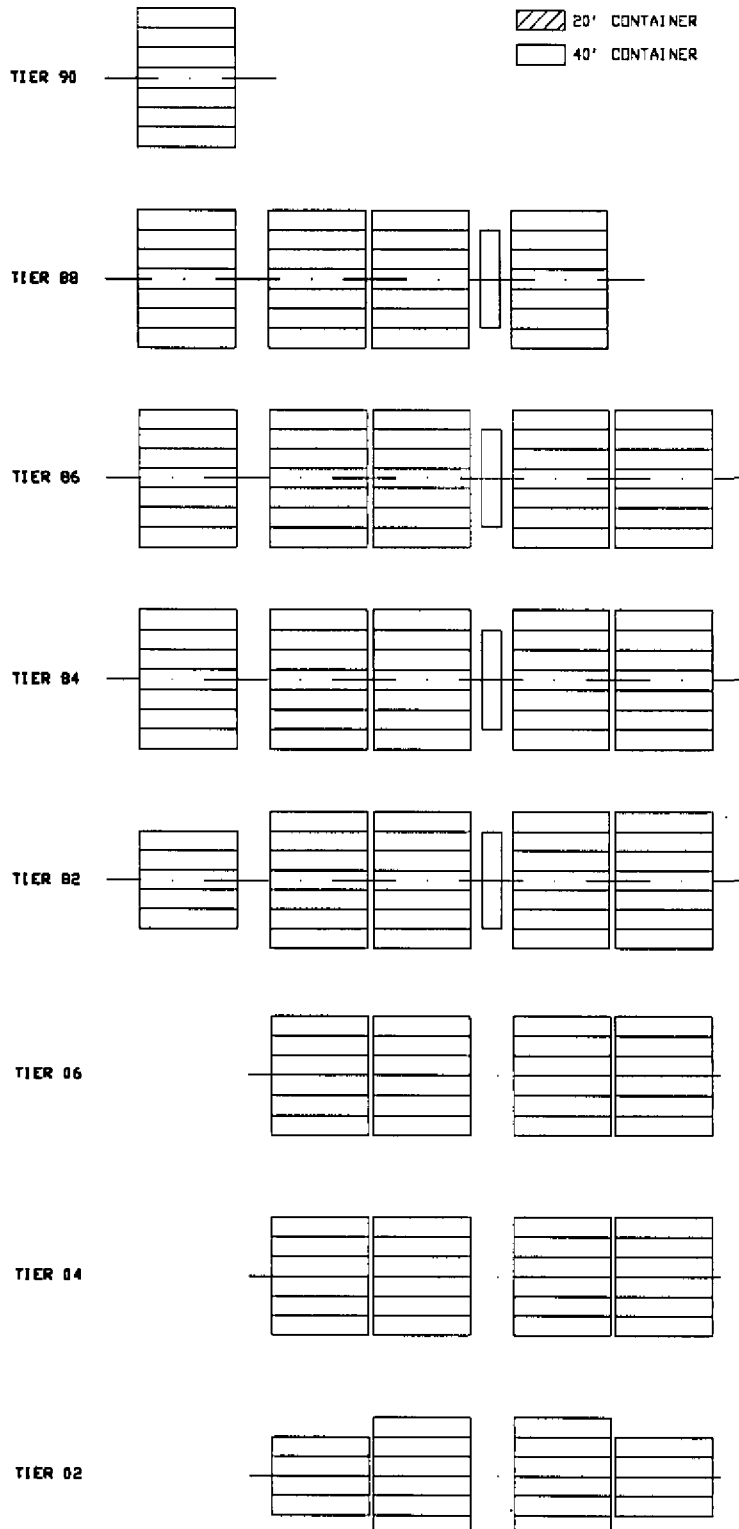

J. J. SIETAS KG
Schiffswerft GmbH u. Co.
Neuenfelder Fährdeich 88
21129 HAMBURG

TYPE 158

NEWC. 1117 'LAURA'

CONTAINER CAPACITY 40' + 20'

TIER-No.

- 90
- 88
- 86
- 84
- 82
- 06
- 04
- 02

CONTAINER 40' + 20'			
IN HOLDS	1 st TIER (88)	22	2
	2 nd TIER (84)	22	-
	3 rd TIER (82)	22	-
TOTAL IN HOLDS		78	+ 2
ON HATCH COVERS	1 st TIER (88)	34	2
	2 nd TIER (84)	34	2
	3 rd TIER (82)	29	-
	4 th TIER (80)	22	-
TOTAL ON HATCH COVERS		119	+ 4
ON DECK (IN FRONT OF DECKHOUSE)	1 st TIER (88)	5	-
	2 nd TIER (84)	7	-
	3 rd TIER (82)	7	-
	4 th TIER (80)	7	-
	5 th TIER (80)	7	-
TOTAL ON DECK (IN FRONT OF DECKHOUSE)		33	+ -
TOTAL		230	+ 6
8 466 TEU			