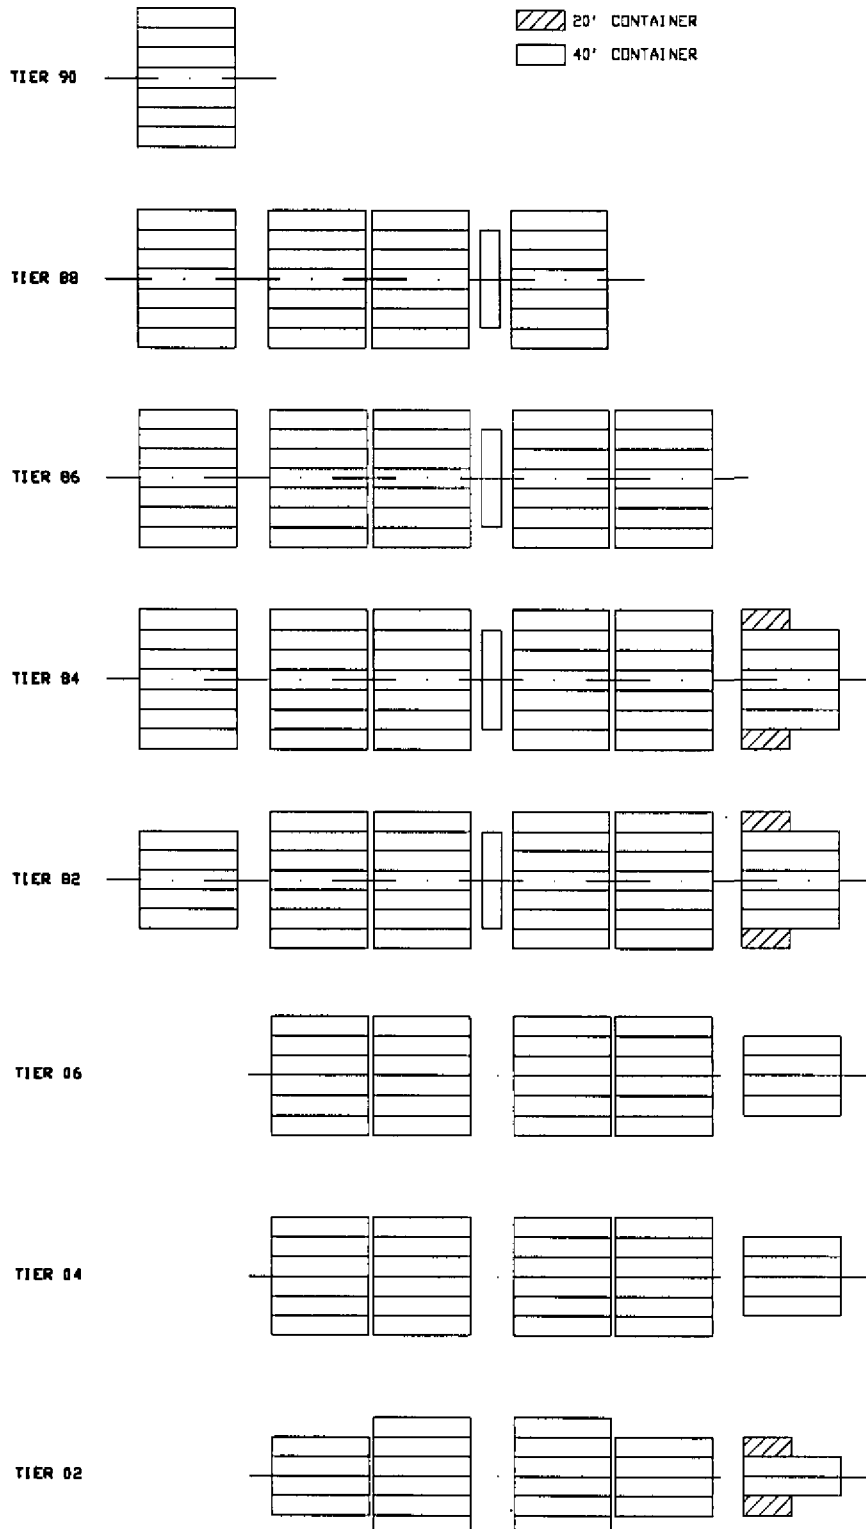

J. J. SIETAS KG
Schiffswerft GmbH u. Co.
Neuenfelder Fährdeich 88
21129 HAMBURG

TYPE 158

NEWC. 1117 'LAURA'

CONTAINER CAPACITY 40' + 20'

BAY 02 CONT.
BAY 03 CONT.
BAY 04 CONT.
BAY 05 CONT.

TIER-No.

- 90
- 88
- 86
- 84
- 82
- 06
- 04
- 02

CONTAINER 40' + 20'			
IN HOLDS	1 st TIER (88)	22	2
	2 nd TIER (84)	22	-
	3 rd TIER (82)	22	-
TOTAL IN HOLDS		78	+ 2
ON HATCH COVERS	1 st TIER (88)	34	2
	2 nd TIER (84)	34	2
	3 rd TIER (82)	29	-
	4 th TIER (80)	22	-
TOTAL ON HATCH COVERS		119	+ 4
ON DECK (IN FRONT OF DECKHOUSE)	1 st TIER (88)	5	-
	2 nd TIER (84)	7	-
	3 rd TIER (82)	7	-
	4 th TIER (80)	7	-
	5 th TIER (80)	7	-
TOTAL ON DECK (IN FRONT OF DECKHOUSE)		33	+ -
TOTAL		230	+ 6
		= 466 TEU	