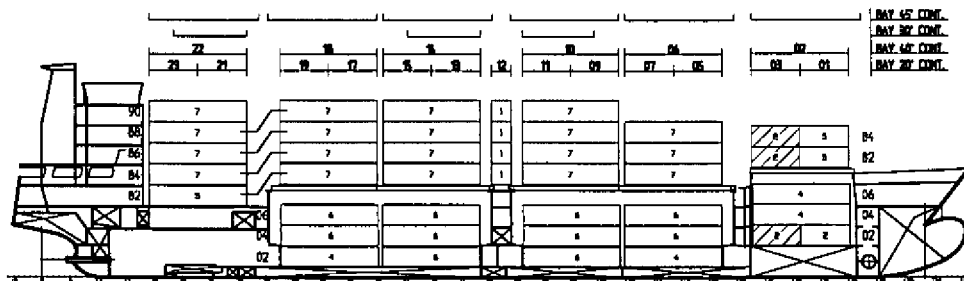

J. J. SIETAS KG
Schiffswerft GmbH u. Co.
Neuenfelder Fährdeich 88
21129 HAMBURG

TYPE 158

NEWC. 1117 'LAURA'

CONTAINER CAPACITY 40' + 20'

BAY 02 CONT.
BAY 03 CONT.
BAY 04 CONT.
BAY 05 CONT.

TIER-No.

- 90
- 88
- 86
- 84
- 82
- 06
- 04
- 02

CONTAINER 40' + 20'			
IN HOLDS	1 st TIER (88)	22	2
	2 nd TIER (84)	22	-
	3 rd TIER (82)	22	-
TOTAL IN HOLDS		78	+ 2
ON HATCH COVERS	1 st TIER (88)	34	2
	2 nd TIER (84)	34	2
	3 rd TIER (82)	29	-
	4 th TIER (80)	22	-
TOTAL ON HATCH COVERS		119	+ 4
ON DECK (IN FRONT OF DECKHOUSE)	1 st TIER (88)	5	-
	2 nd TIER (84)	7	-
	3 rd TIER (82)	7	-
	4 th TIER (80)	7	-
	5 th TIER (80)	7	-
TOTAL ON DECK (IN FRONT OF DECKHOUSE)		33	+ -
TOTAL		230	+ 6
		= 466 TEU	